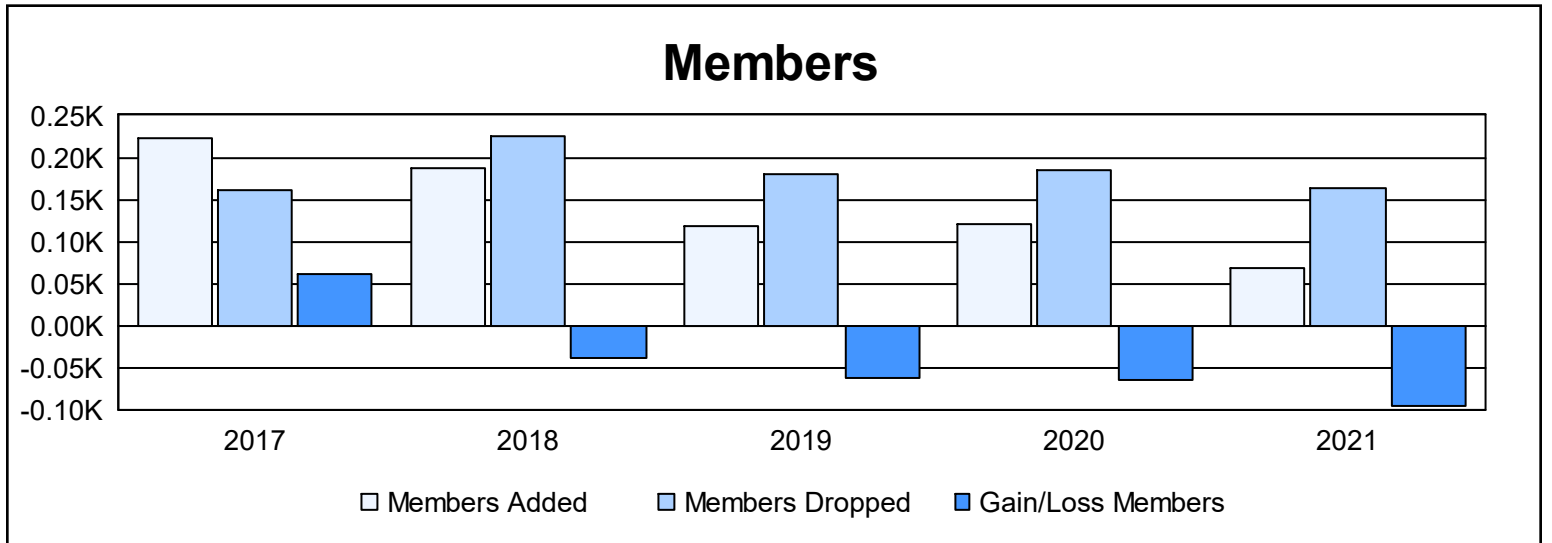

Year	New Clubs	Dropped Clubs	Gain/ Loss Clubs	New Members	Charter Members	Reinstate Members	Transfer Members	Total Member Added	Total Members Dropped	Gain/ Loss Members
2016-2017	0	1	-1	218	1	2	1	222	161	61
2017-2018	2	3	-1	131	50	4	1	186	225	-39
2018-2019	0	1	-1	111	0	3	3	117	179	-62
2019-2020	0	1	-1	97	7	1	15	120	185	-65
2020-2021	0	5	-5	61	4	3	0	68	164	-96
<b>Average</b>	<b>0</b>	<b>2</b>	<b>-2</b>	<b>124</b>	<b>12</b>	<b>3</b>	<b>4</b>	<b>143</b>	<b>183</b>	<b>-40</b>

### Membership Composition June 2021 Cumulative